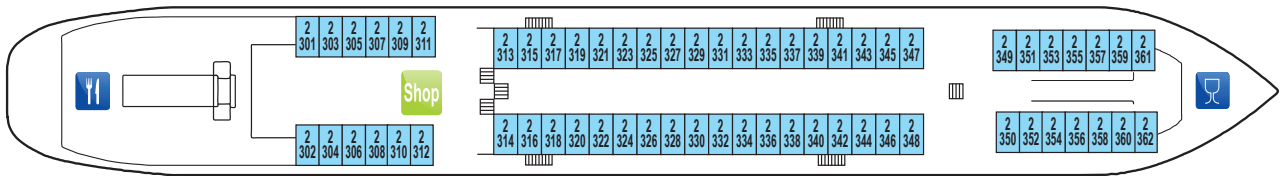

# Ms Scholochov

**Deck 5**

**Deck 4**

**Deck 3**

**Deck 2**

**Deck 1**

- Single Cabin ca. 7,5 qm
- Double Cabin ca. 9 qm
- 4-bed Cabin ca. 18 qm
- Suite Cabin ca. 30 qm

Single Cabin

Double Cabin