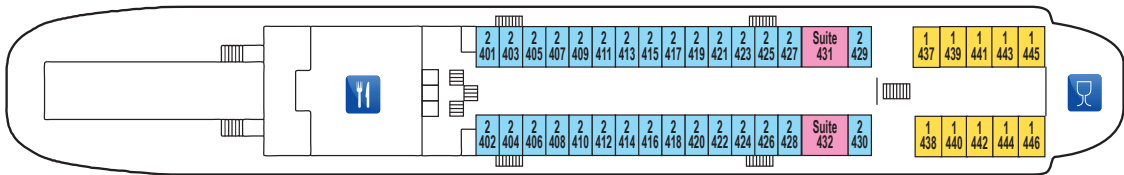

# Ms Scholochov

**Deck 5**

**Deck 4**

**Deck 3**

**Deck 2**

**Deck 1**

- Single Cabin ca. 7,5 qm
- Double Cabin ca. 9 qm
- 4-bed Cabin ca. 18 qm
- Suite Cabin ca. 30 qm

Single Cabin

Double Cabin